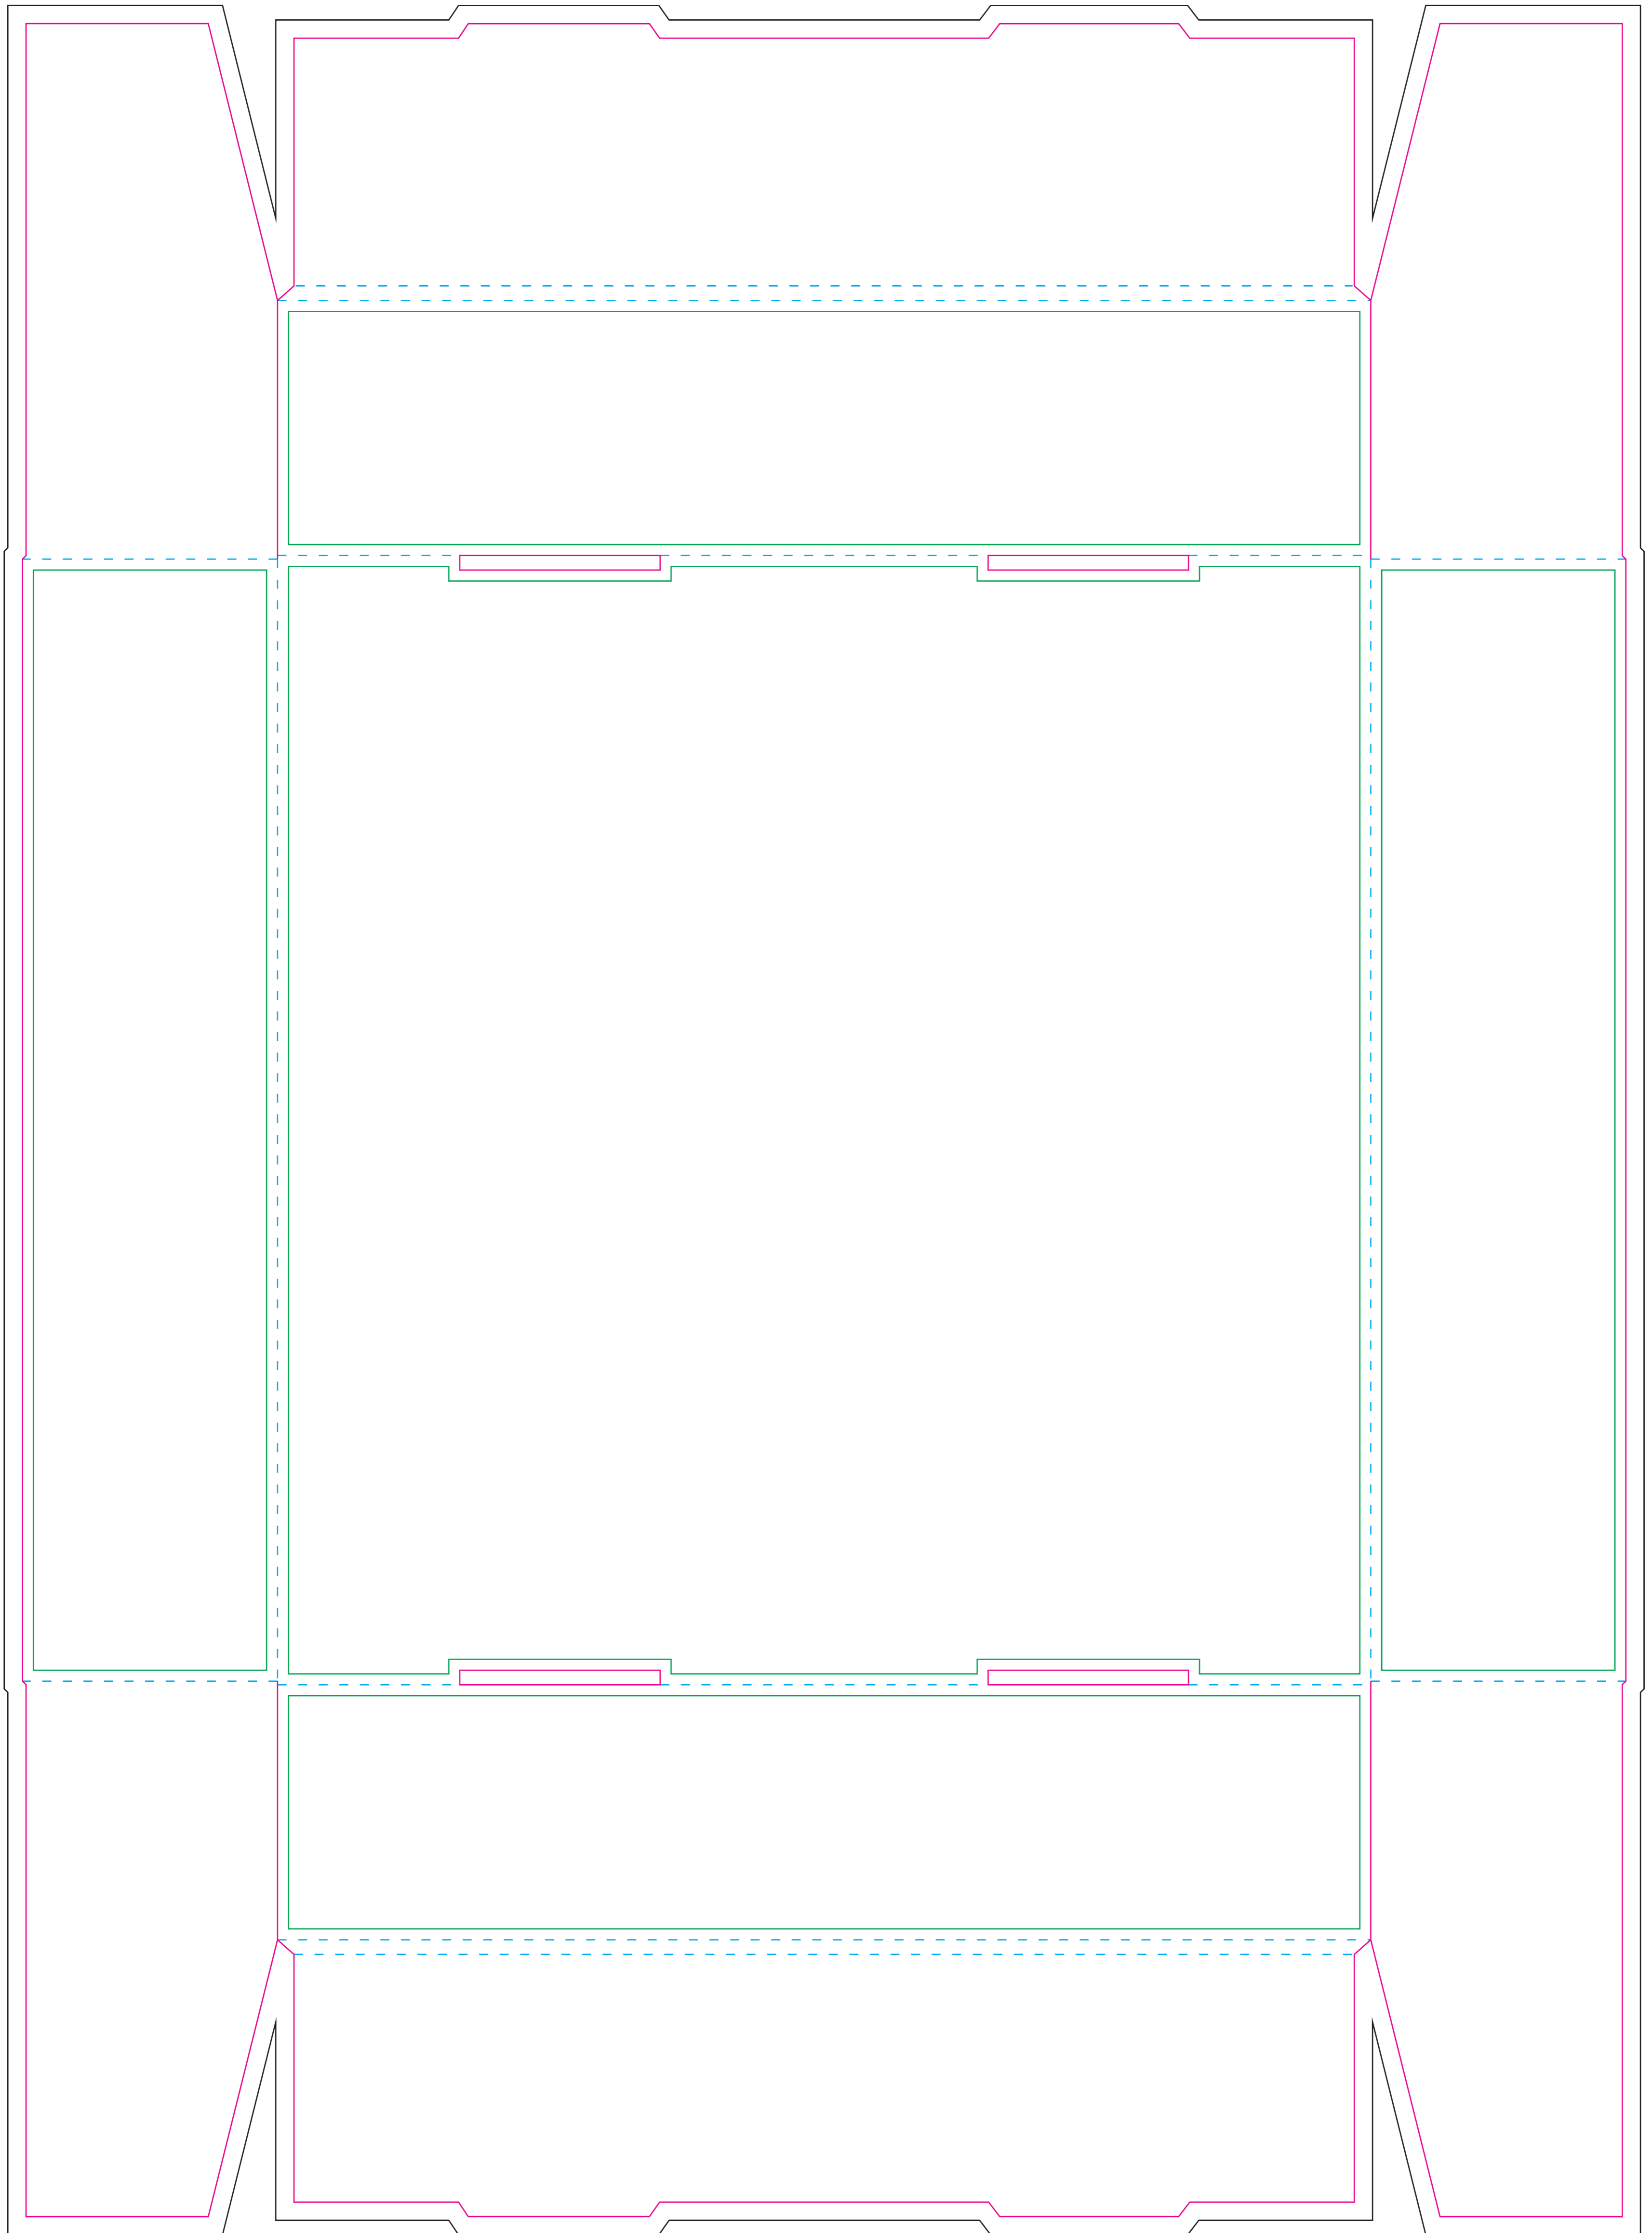

# Top of the Box

resolution: min. 300 DPI  
colours: CMYK  
formats: TIFF, PDF, EPS, AI, CDR

- Margin
- Edge of product
- Bleed limit 5-5 mm (background must fill it)
- - - - - Fold line

The green line indicates the area all non-background object-texts, logos, etc.  
The pink outline the maximum size of graphic visible on the product.  
The black line indicates the size of the required graphics including bleed.  
The blue line indicates the folding.