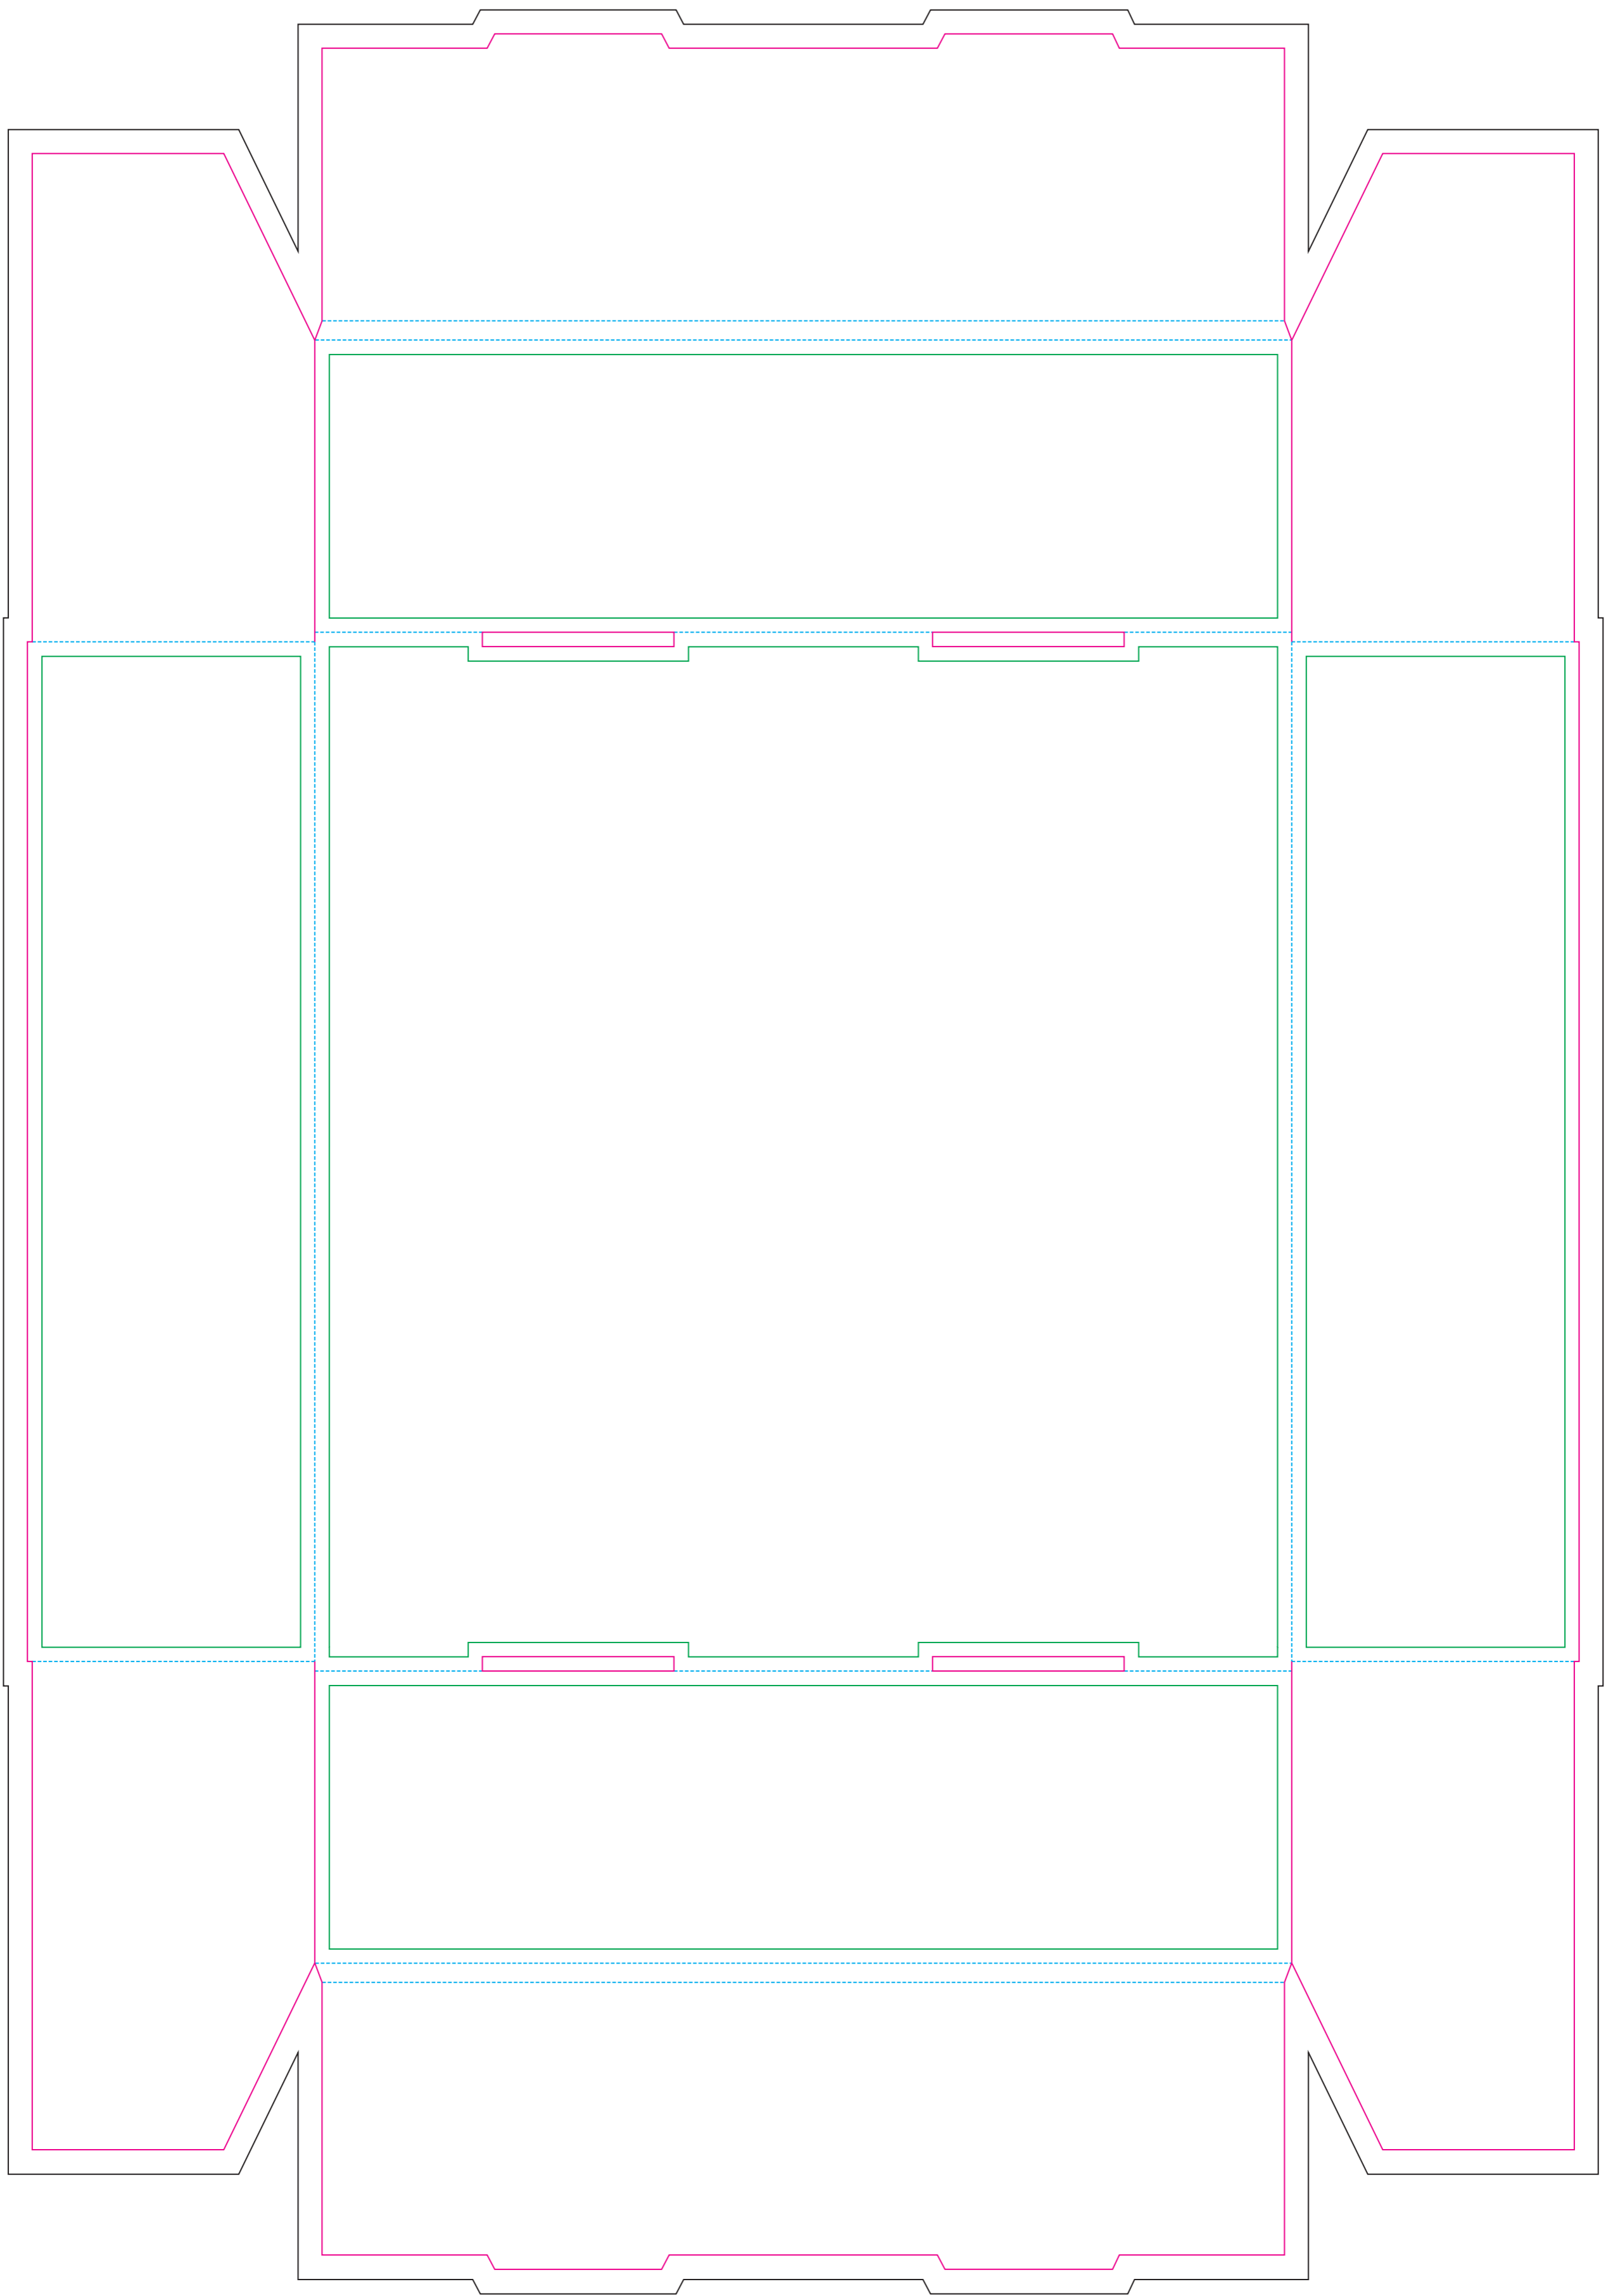

Top of the Box

resolution: min. 300 DPI
colours: CMYK
formats: TIFF, PDF, EPS, AI, CDR

- Margin
- Edge of product
- Bleed limit 5-5 mm (background must fill it)
- - - - - Fold line

The green line indicates the area all non-background object-texts, logos, etc.
The pink outline the maximum size of graphic visible on the product.
The black line indicates the size of the required graphics including bleed.
The blue line indicates the folding.